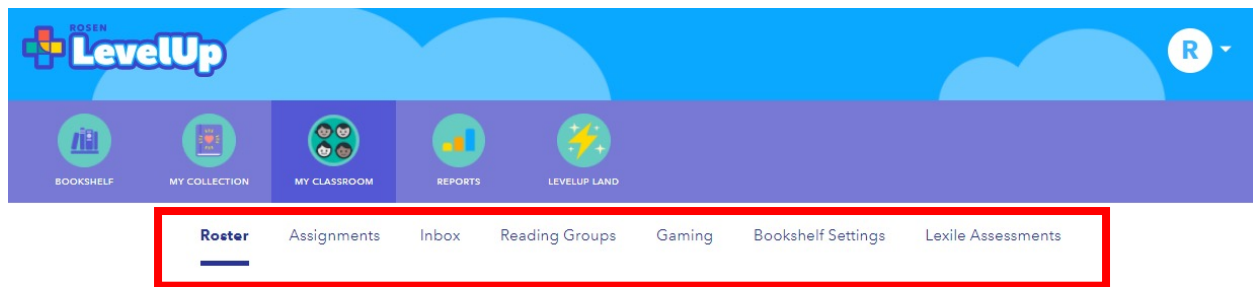

## My Classroom Default Settings

**My Classroom** is your student hub in LevelUp. Here, you can monitor your students' progress and book assignments, grade quizzes, set up groups of students based on reading level, control access to LevelUp Land, customize the bookshelf, and manage reading level assessments. For some of the tabs, there are default settings that teachers have the option of changing to personalize the LevelUp experience for their students. The chart below shows each of these settings and their defaults.